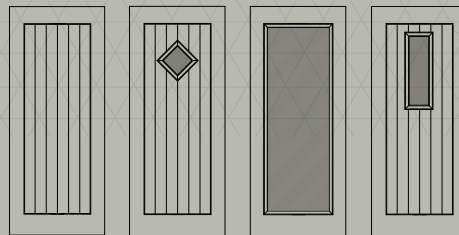

▲ Glazing: Sandblast Colour: Slate

installation, maintenance & repair
WWW.SIMPLYUPVUCUK.COM

The Cottage Collection

Wooden panel detailing makes this collection perfect if you're looking for the traditional cottage look.